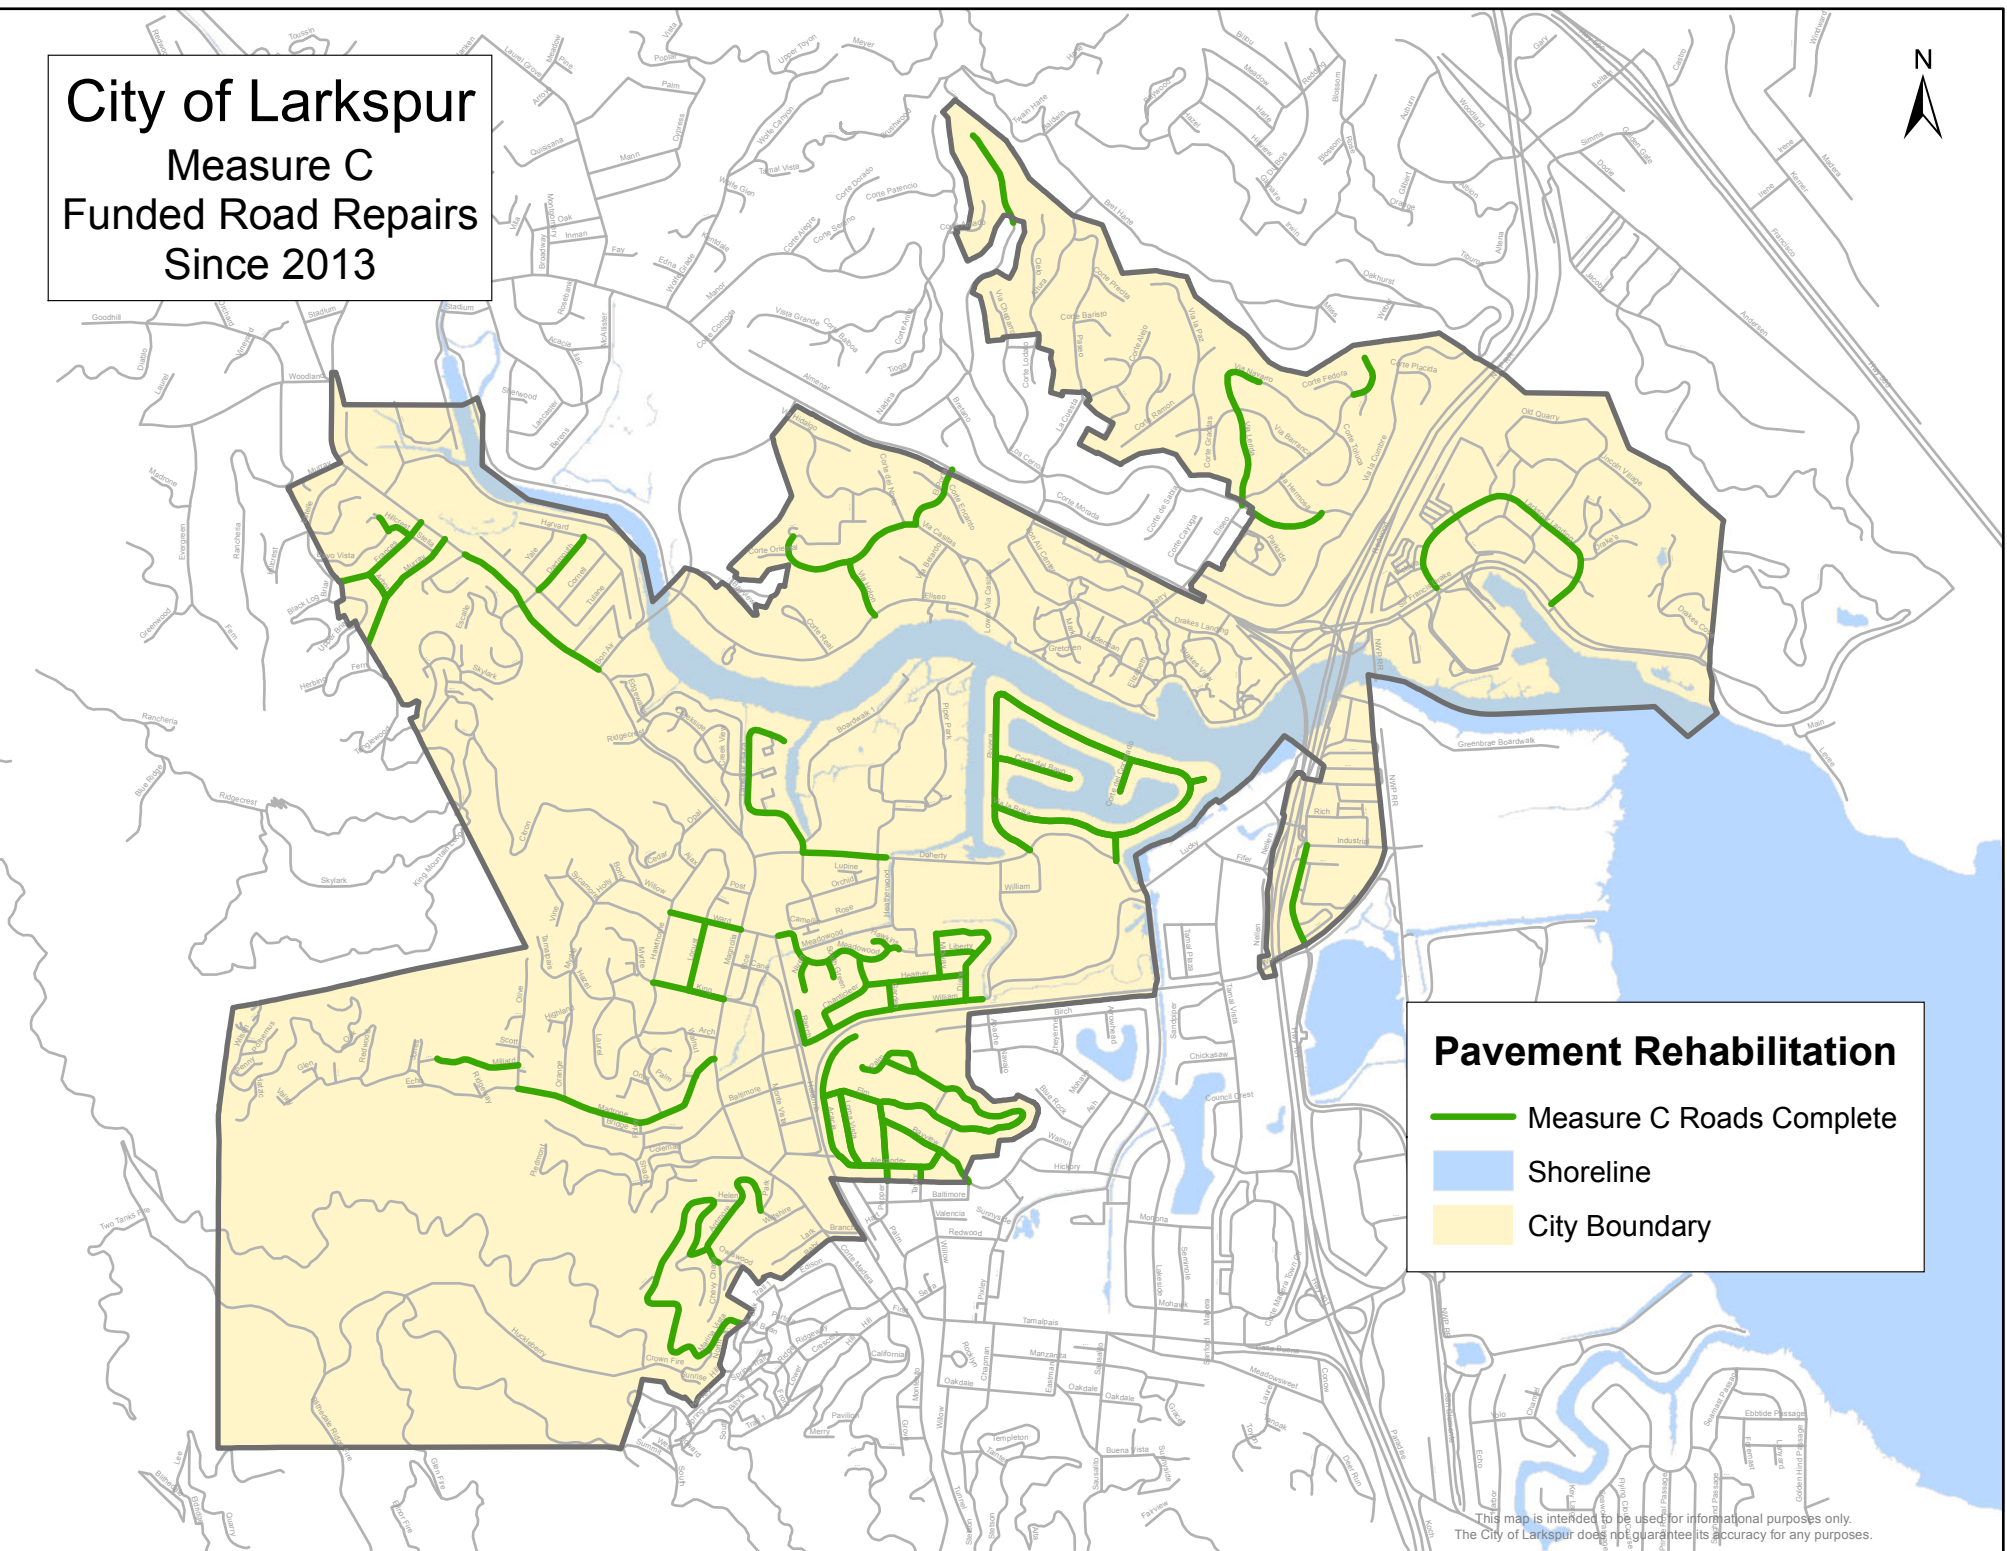

# City of Larkspur Measure C Funded Road Repairs Since 2013

## Pavement Rehabilitation

-  Measure C Roads Complete
-  Shoreline
-  City Boundary

This map is intended to be used for informational purposes only.  
The City of Larkspur does not guarantee its accuracy for any purposes.