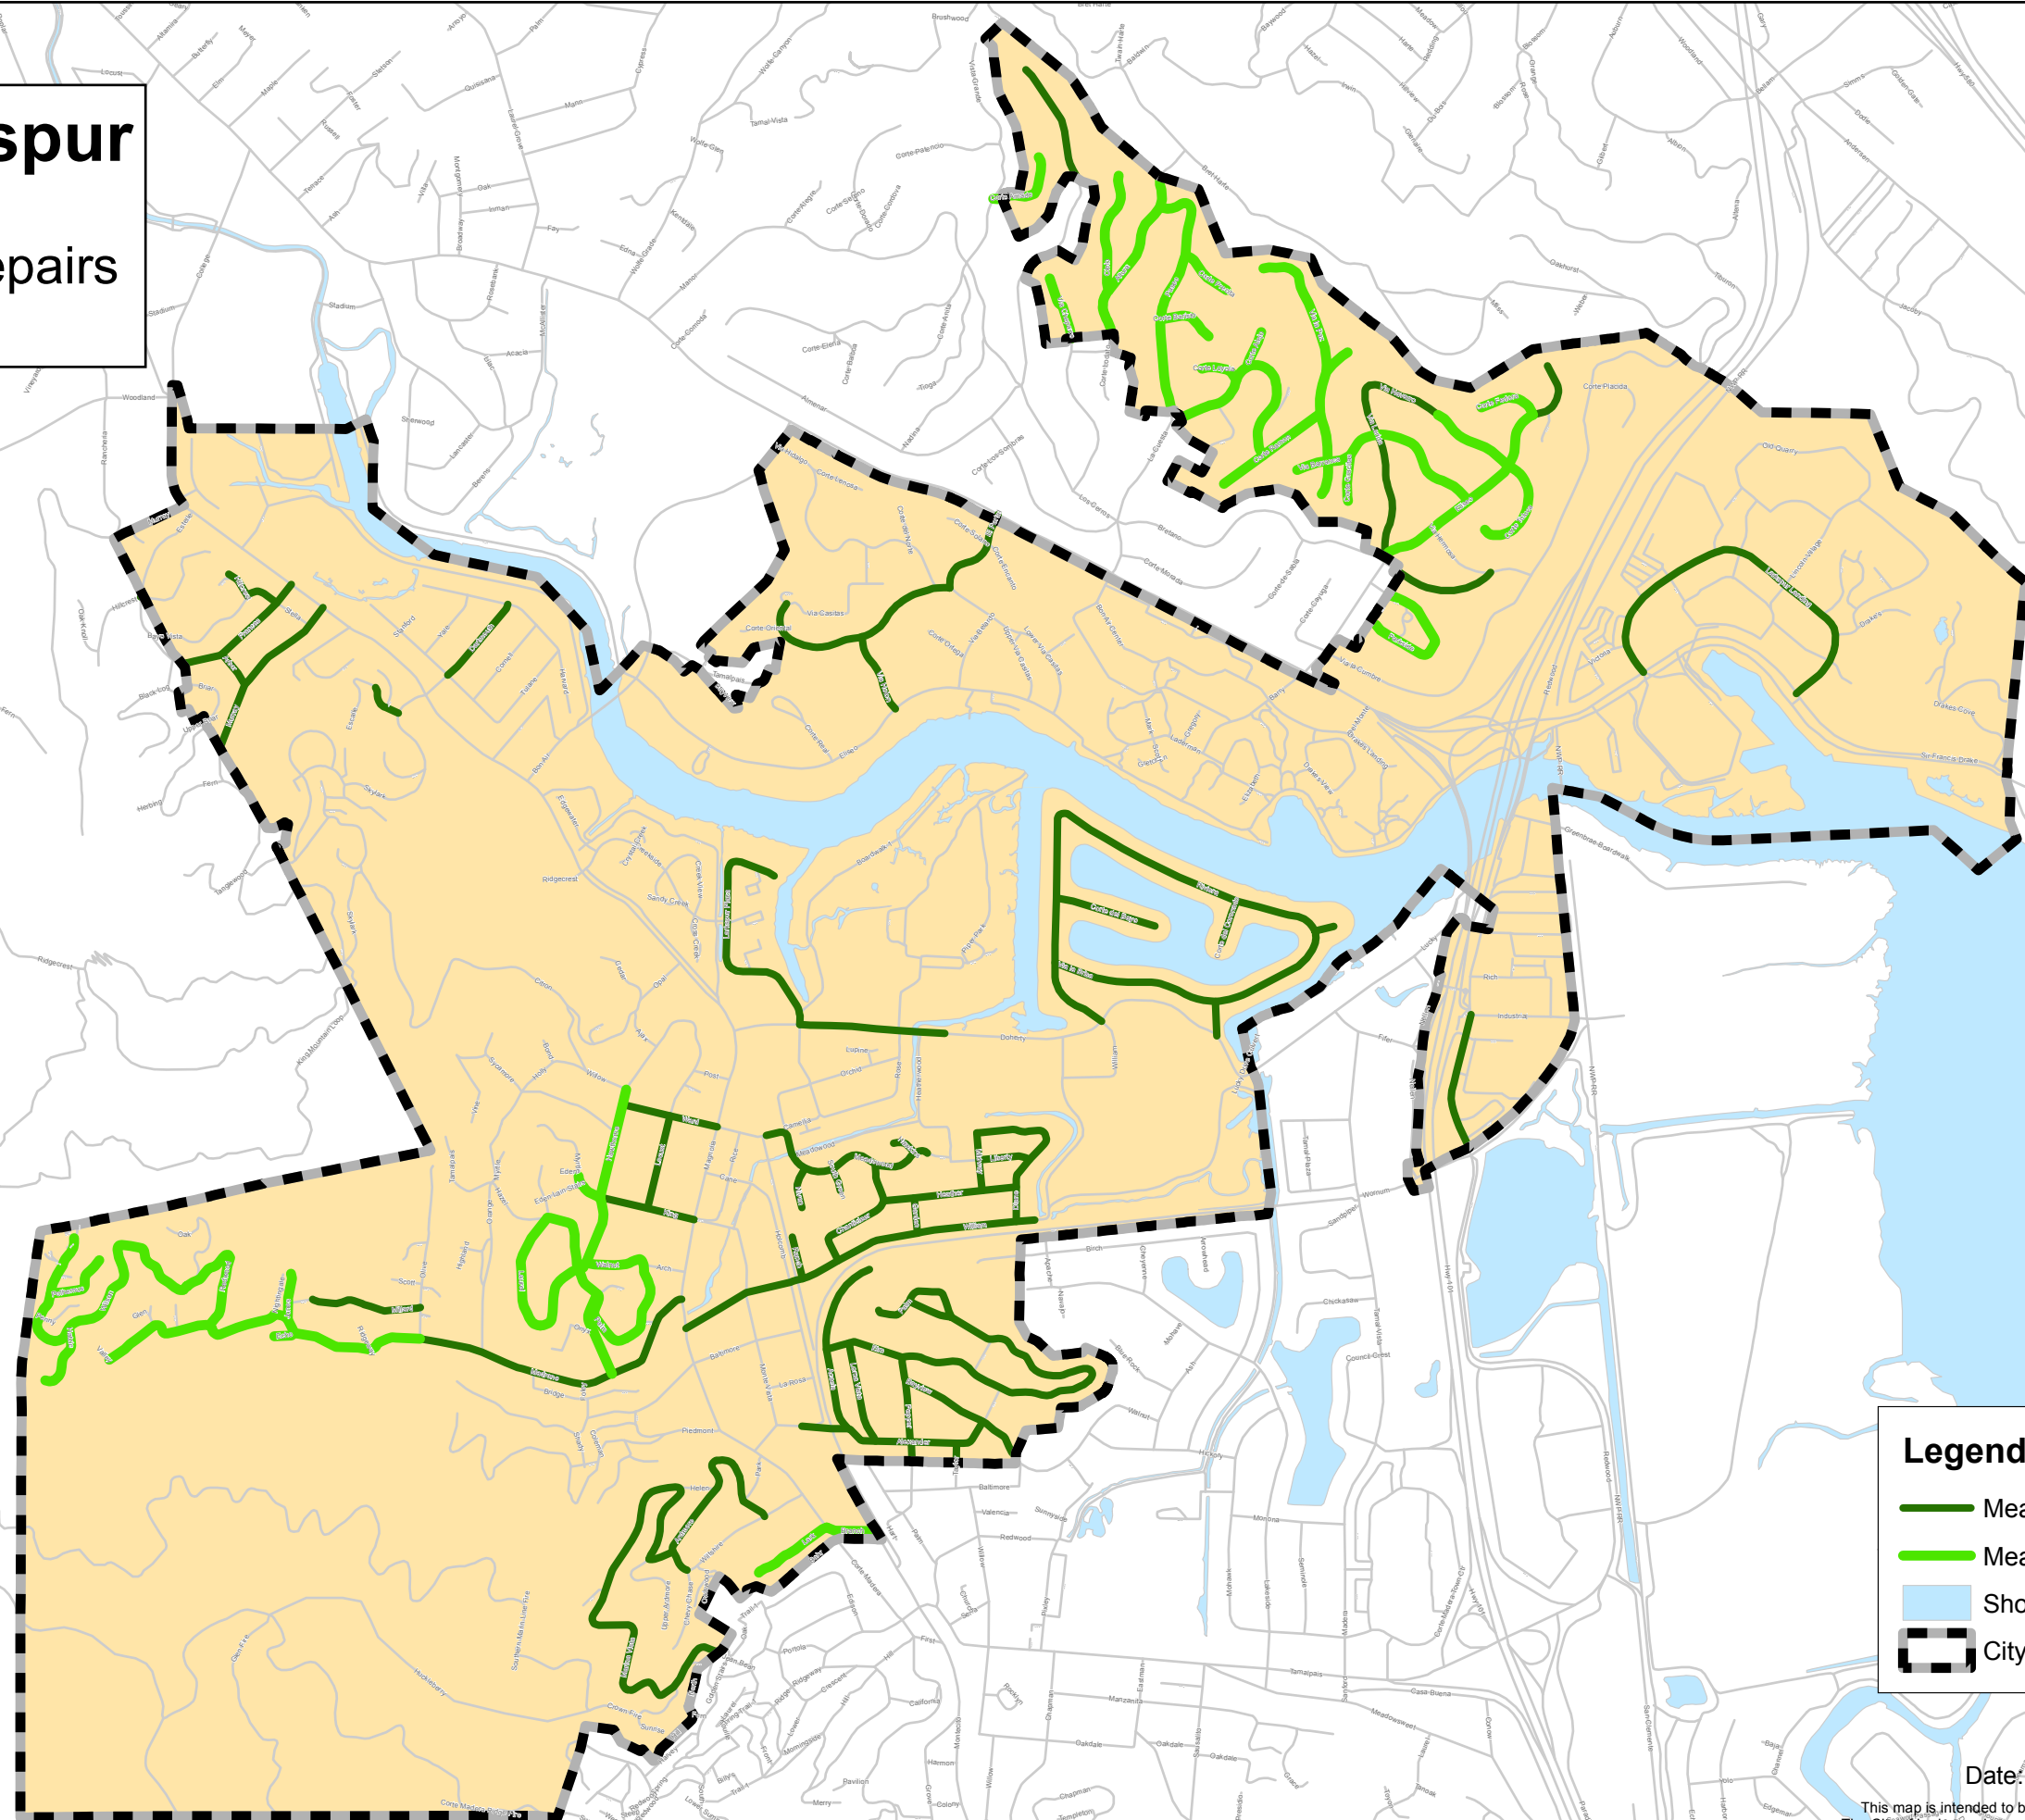

City of Larkspur

Measure C

Funded Road Repairs

Since 2013

Legend

- Measure C
- Measure B (2019)
- Shoreline
- City Limits

Date: 9/10/2018

This map is intended to be used for informational purposes only. The City of Larkspur does not guarantee its accuracy for any purpose.