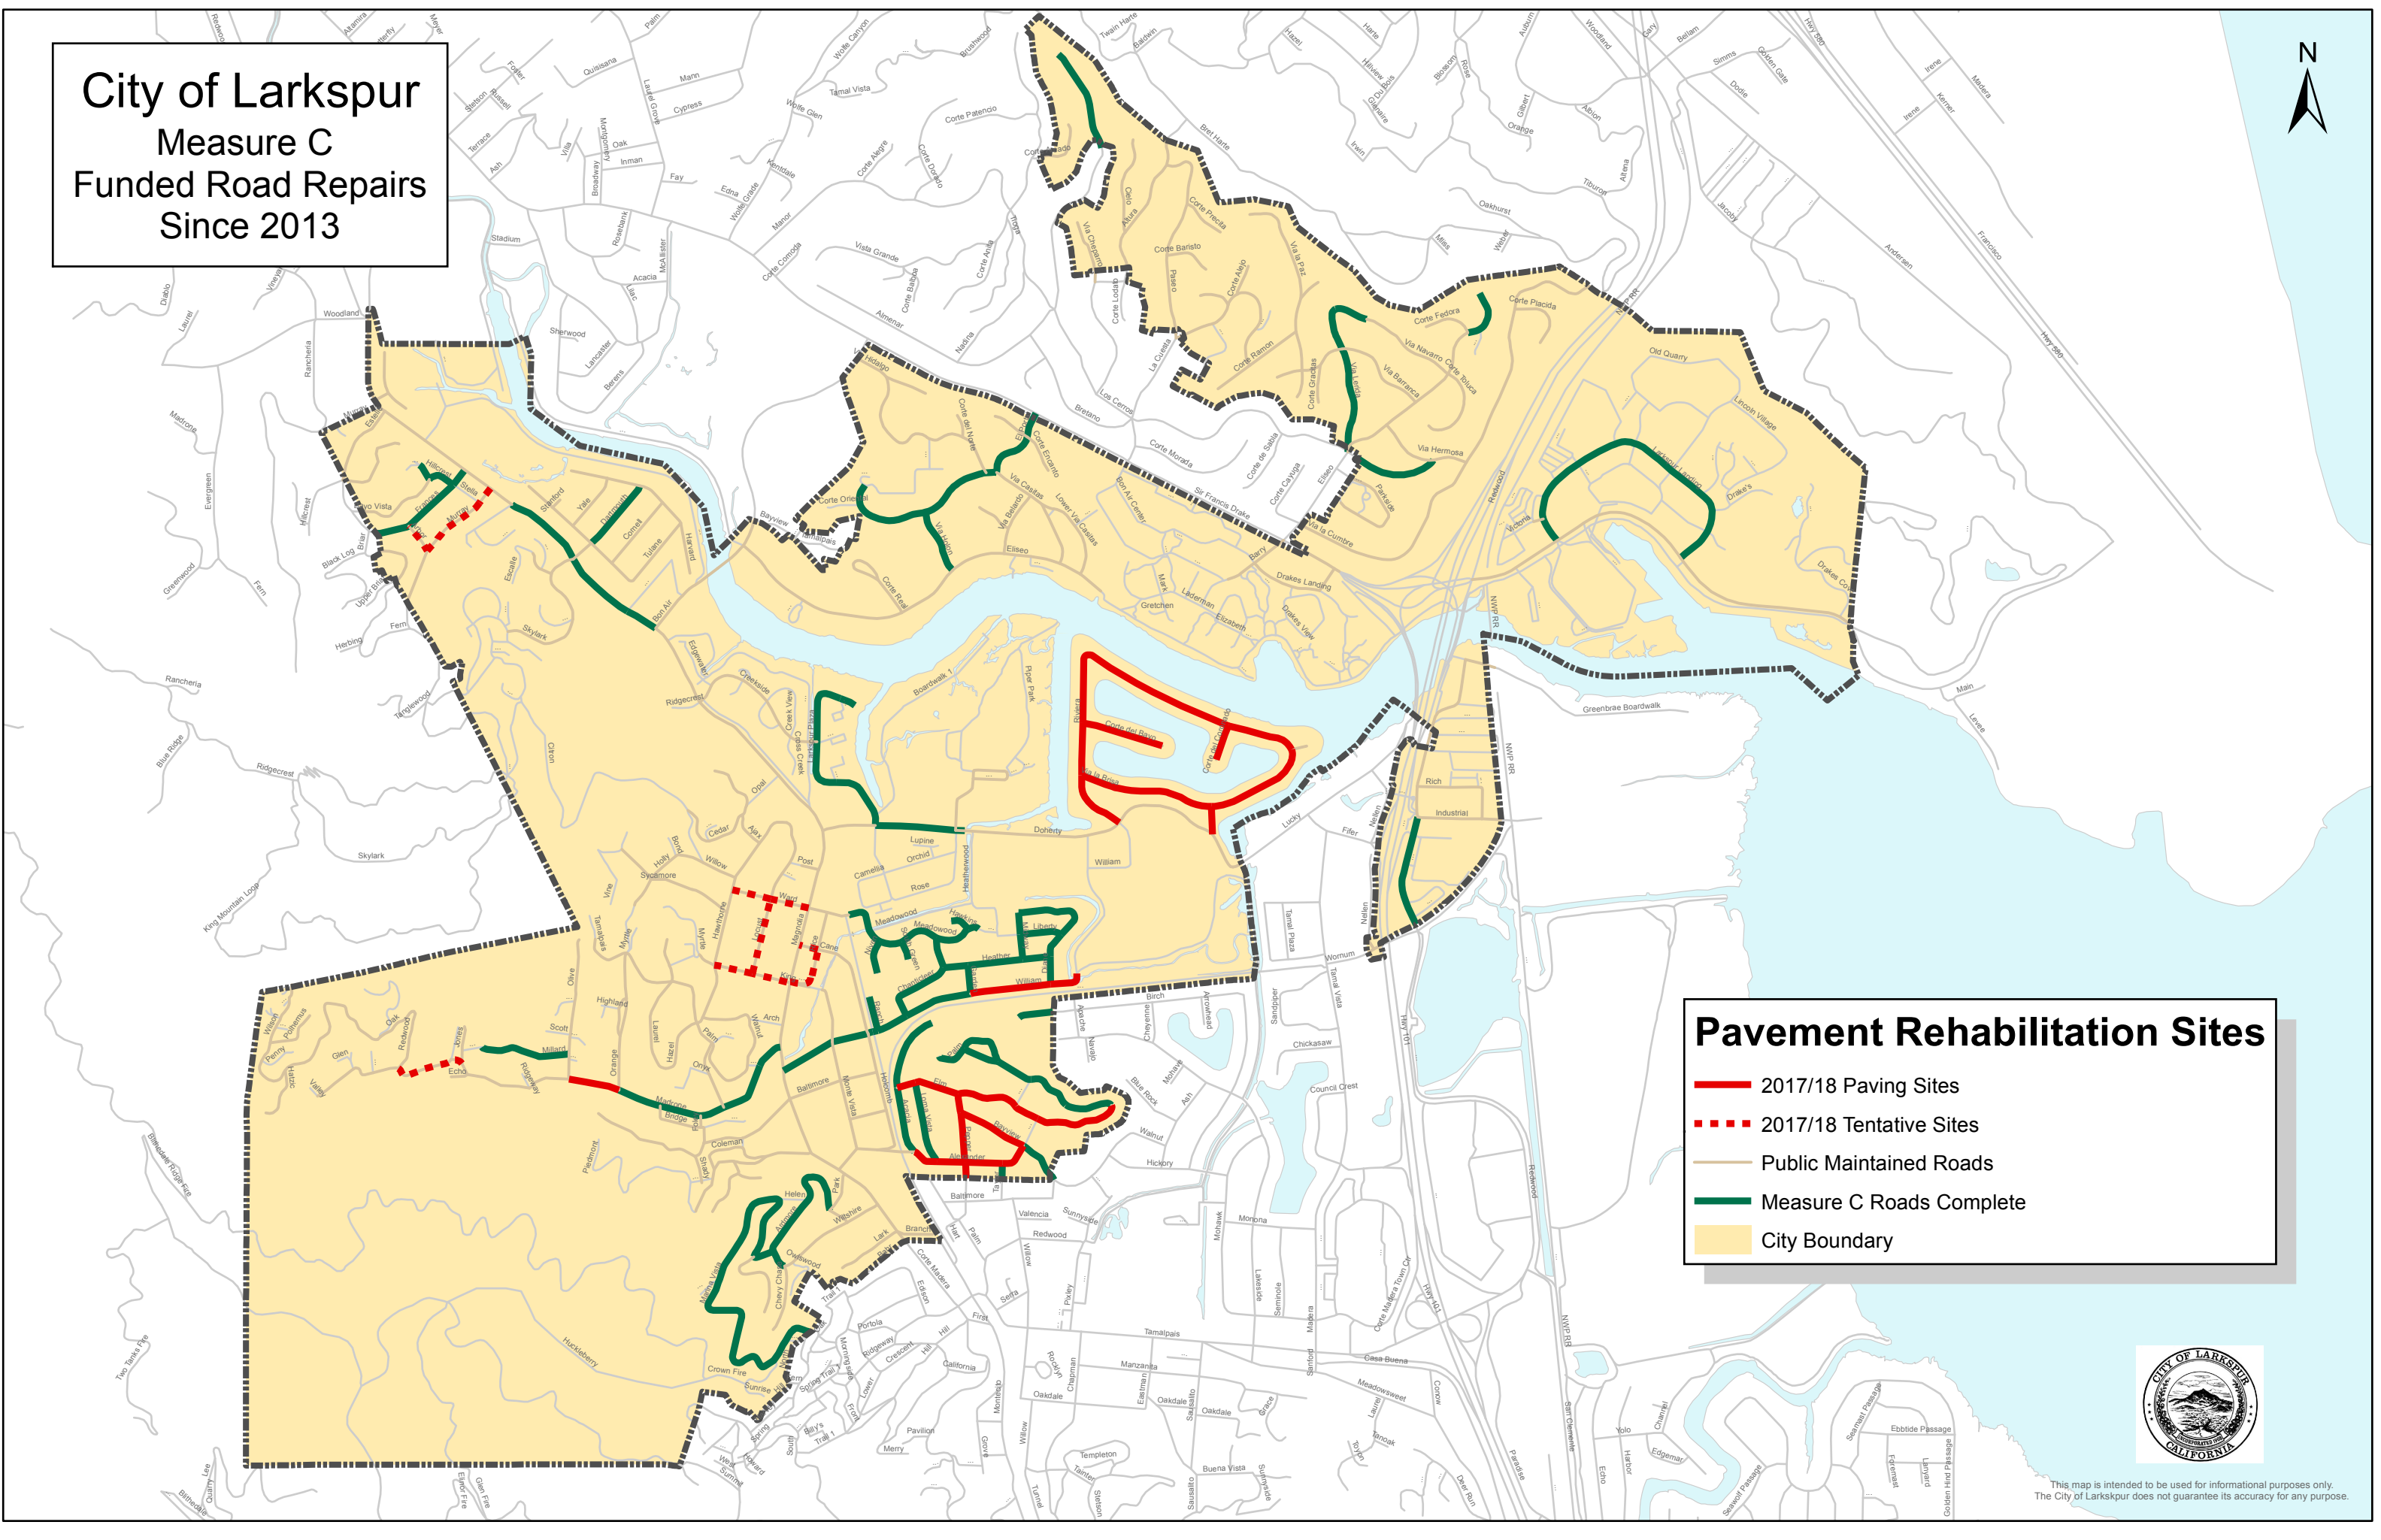

City of Larkspur Measure C Funded Road Repairs Since 2013

Pavement Rehabilitation Sites

- 2017/18 Paving Sites
- - - 2017/18 Tentative Sites
- Public Maintained Roads
- Measure C Roads Complete
- City Boundary

This map is intended to be used for informational purposes only. The City of Larkspur does not guarantee its accuracy for any purpose.