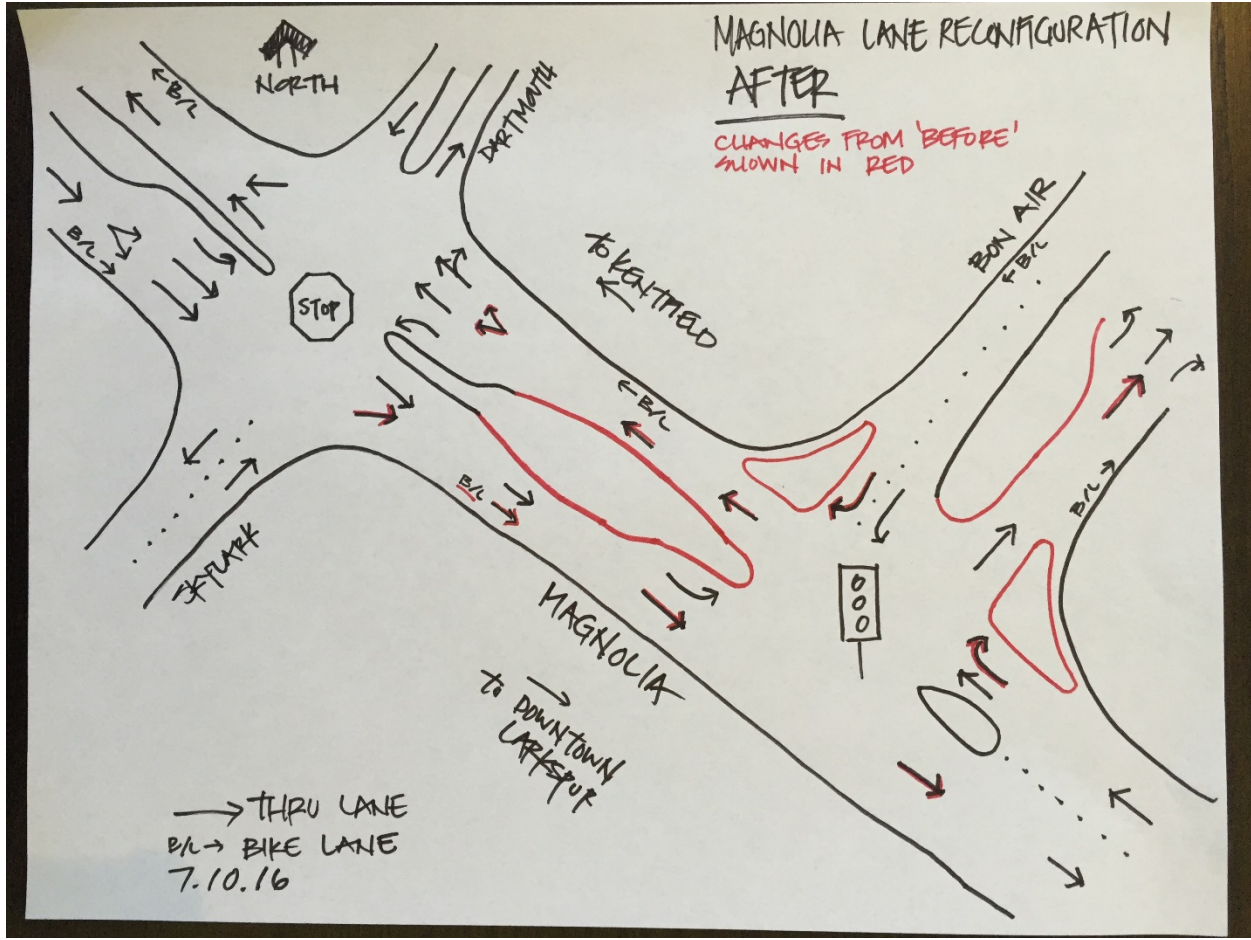

MAGNOLIA LANE RECONFIGURATION BEFORE

→ TRAVEL LANE
BL → BIKE LANE
7.10.16

MAGNOLIA LANE RECONFIGURATION AFTER

CHANGES FROM 'BEFORE'
SHOWN IN RED

→ THRU LANE
B/L → BIKE LANE
7.10.16