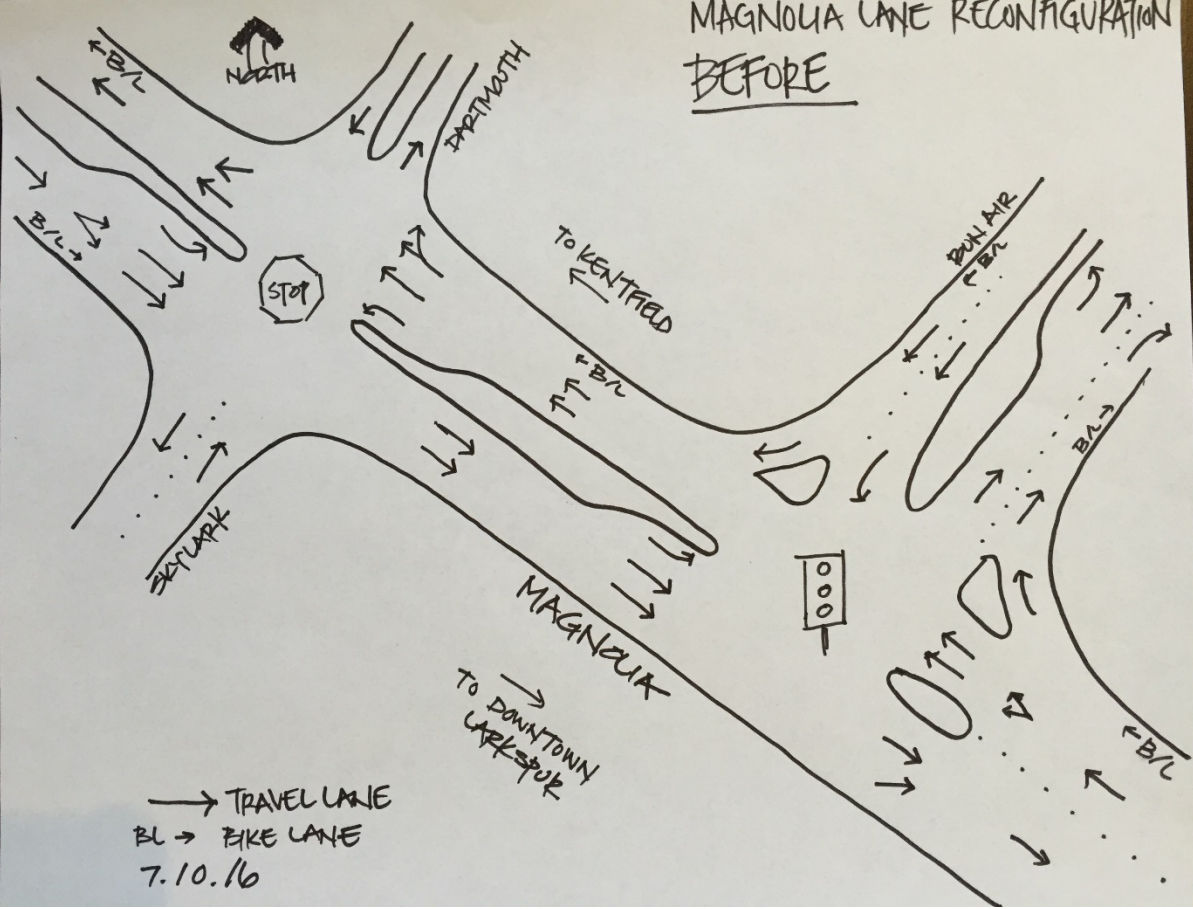

MAGNOLIA LANE RECONFIGURATION BEFORE

→ TRAVEL LANE
BL → BIKE LANE
7.10.16

MAGNOLIA LANE RECONFIGURATION AFTER

CHANGES FROM 'BEFORE'
SHOWN IN RED

→ THRU LANE
B/L → BIKE LANE
7.10.16